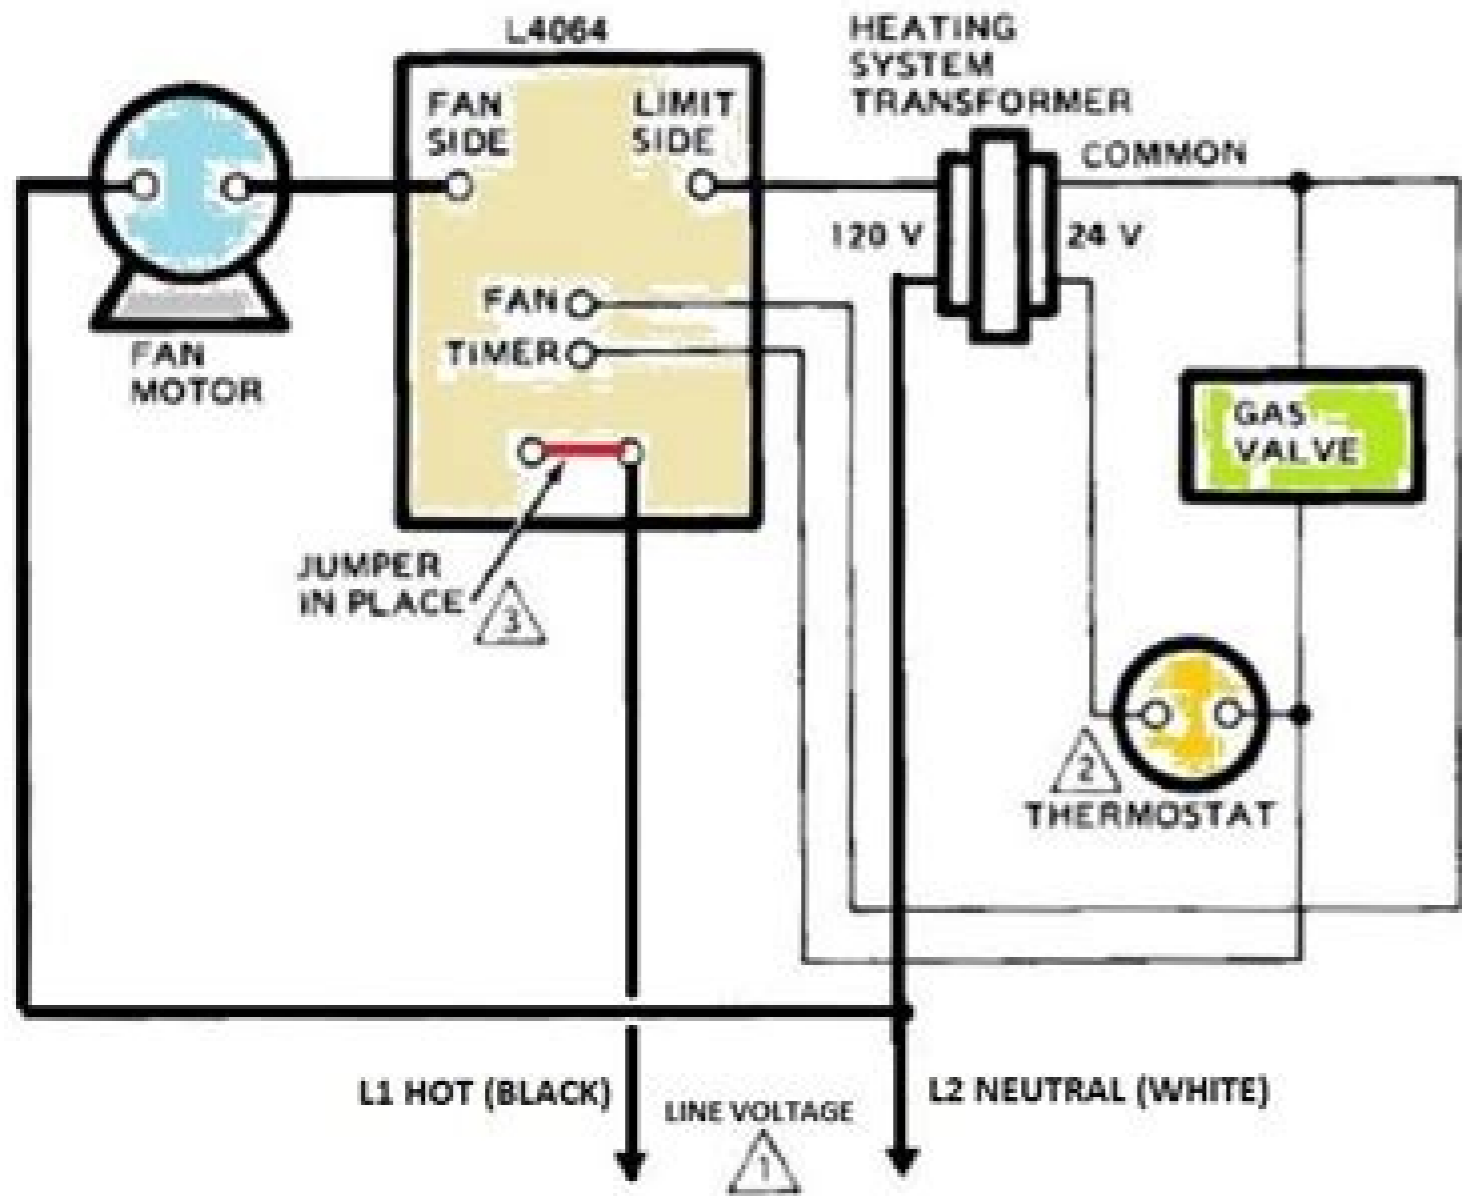

HONEYWELL L4064T WIRING

INCLUDING LOW-VOLTAGE WIRING to THERMOSTAT & GAS VALVE

1. 1 POWER SUPPLY. PROVIDE DISCONNECT MEANS AND OVERLOAD PROTECTION AS REQUIRED.
2. 2 ADD 0.1 TO ANTICIPATOR SETTING ON THERMOSTAT WHEN FAN TIMER IS CONNECTED.
3. 3 TO USE AS LOW VOLTAGE LIMIT CONTROLLER, REMOVE JUMPER AND CONNECT TERMINALS IN LOW VOLTAGE CIRCUIT.

© 2018 InspectApedia.com

Ceiling Bracket (continued)

Preparation

Time Saver Tip: Get a helper to insert (green) into the blades while you're doing the next couple of steps.

Note: Some fans will have a shipping ring instead of shipping blocks. Please remove the ring and save the screws.