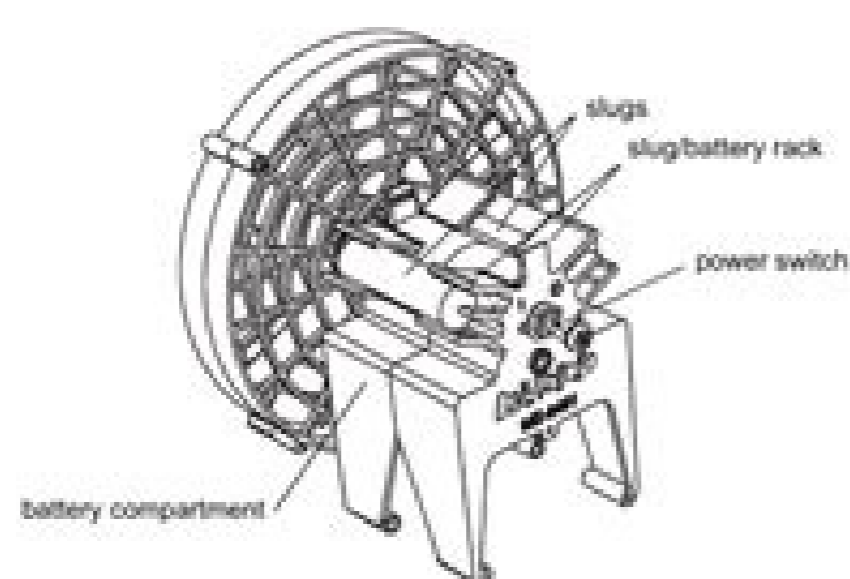

## Fan Accessory

ME-9491

| Included Equipment   | Part Number         |
|--|---------------------|
| Fan Accessory  | ME-9491             |
| aluminum slugs (2)   |                     |
| rubber bands   |                     |
| Required Equipment   | Part Number         |
| 4 AA batteries   |                     |
| Dynamics Cart or   | ME-9430 or ME-9454  |
| PAScar or GOcar  | ME-6950 or ME-6951  |
| Suggested Equipment  | Part Number         |
| Dynamics Track   | ME-9429A or ME-9452 |
| Tape Timer or  | ME-9283             |
| Motion Sensor and a Science Workshop™ computer interface or    | CI-6529             |
| Motion Sensor and a 750 interface or                           | CI-6742 and CI-7500 |
| PASport Motion Sensor and USB Link with a USB enabled computer | PS-2103 and PS-2100 |
| Smart Pulley and computer interface                            | ME-9387             |
| Friction Cart Accessory  | ME-9457             |