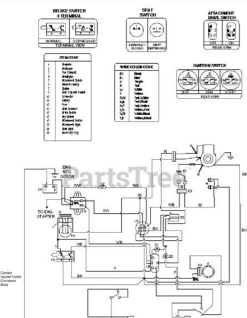

1. 1 POWER SUPPLY. PROVIDE DISCONNECT MEANS AND OVERLOAD PROTECTION AS REQUIRED.
2. 2 ADD 0.1 TO ANTICIPATOR SETTING ON THERMOSTAT WHEN FAN TIMER IS CONNECTED.
3. 3 TO USE AS LOW VOLTAGE LIMIT CONTROLLER, REMOVE JUMPER AND CONNECT TERMINALS IN LOW VOLTAGE CIRCUIT.

© 2018 InspectApedia.com

Ceiling Bracket (continued)

Preparation

Time Saver Tip: Get a helper to insert (green) into the blades while you're doing the next couple of steps.

Note: Some fans will have a shipping ring instead of shipping blocks. Please remove the ring and save the screws.